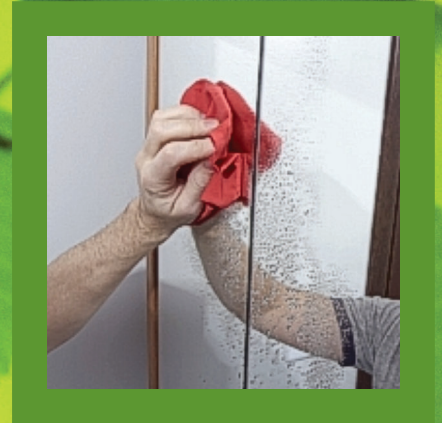

Meets U.S. EPA Safer Product Standards

Dilute 20:1

Non-ammoniated

Non-streaking

Non-flammable

Solvent-free